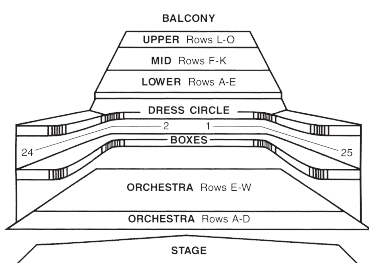

La Musica d'Italia

Steve Lippia
Centennial Sinatra

Susan Egan
Comedy Tonight

Jason Graee
Comedy Tonight

Christine Pedi
Comedy Tonight

FIRST-TIME SUBSCRIBERS SAVE 50%— 216-765-7677

SEVERANCE HALL

Add New Year's Eve at 15% off individual ticket prices. (Must be purchased when you order your series subscriptions)

Select Your 5-Concert Subscription Seats

Prices below are 50% OFF individual ticket prices

AREA & LOCATION	First-Timer Subscription at 50% OFF	No. of Seats	=	SUBSCRIPTION TOTAL at 50% OFF
Box Seat A-F	\$361.25*		=	\$
	\$100.00		=	\$
Dress Circle Ctr.	\$150.00		=	\$
	\$100.00		=	\$
Main Floor A-D	\$100.00		=	\$
	\$150.00		=	\$
	\$50.00		=	\$
Balcony A-E	\$150.00		=	\$
	\$100.00		=	\$
	\$72.50		=	\$